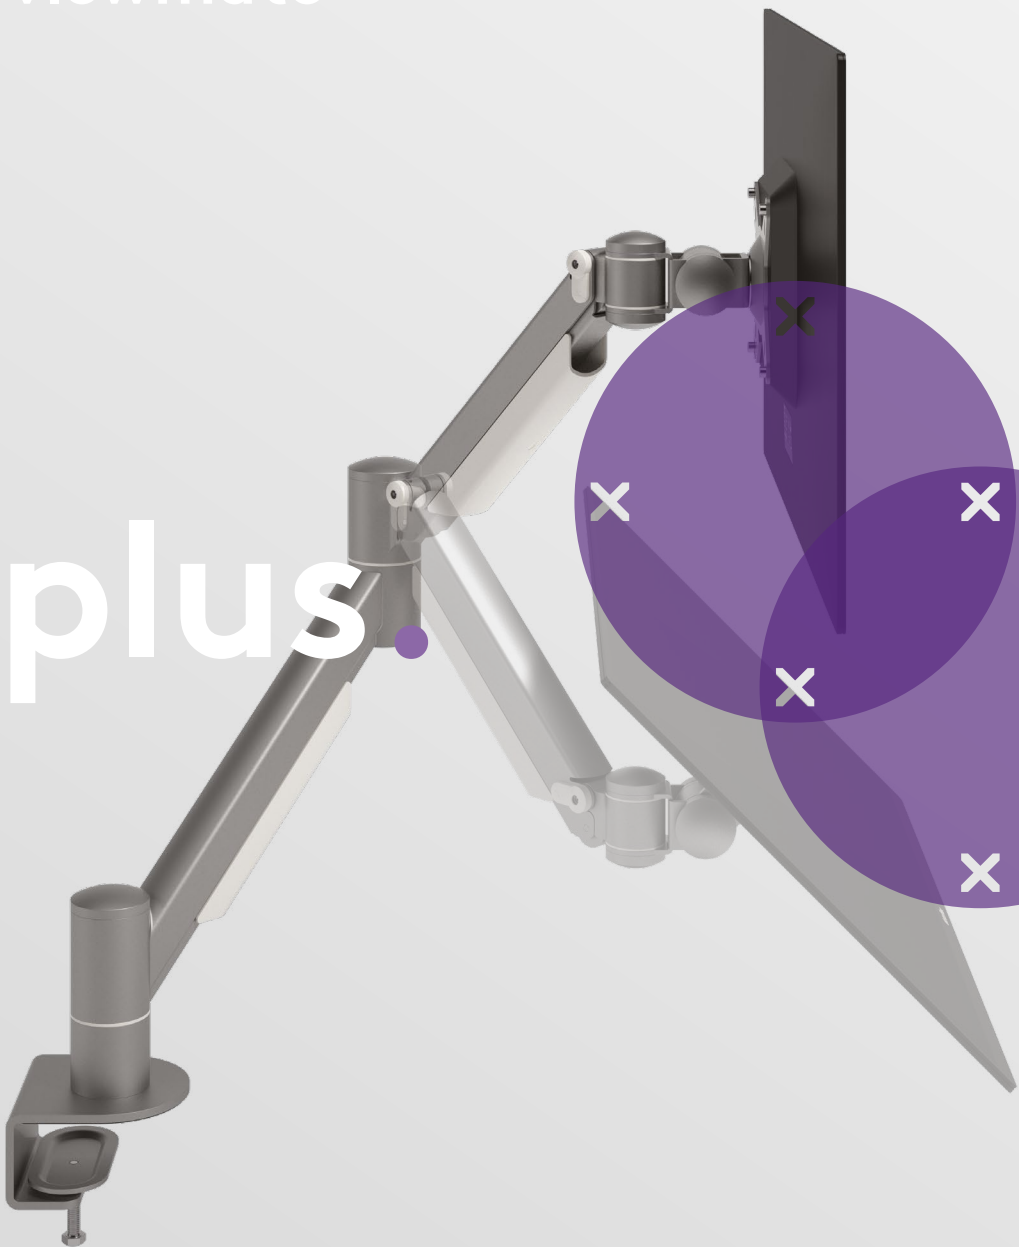

viewmate 

plus 

dataflex

feeling at work

Viewmate Plus: The ergonomic all-rounder that impresses through its simplicity

All monitors come with stands that force people into poor postures and take up lots of space. That's why monitor arms have become an essential ingredient to achieve a truly ergonomic and practical workstation. The use of ergonomic accessories like monitor arms can increase productivity up to 15%, free up valuable desk space and support clean desk policies. However, many monitor arms are either expensive, over complicated, unstable or poorly built.

That's why we designed the Viewmate Plus: the ergonomic all-rounder that impresses through its simplicity.

After a lengthy development process, we achieved what we believe to be the essence of a monitor arm for a wide range of workstations: the Viewmate Plus. Its simplicity is found in the solid steel construction that ensures that the Viewmate Plus is utterly reliable and suitable for virtually any type of monitor.

This monitor arm is as robust and uncomplicated as it can possibly be and outperforms competing products when it comes to price, ergonomic adjustability and ease of use. That's thanks to its dynamic spring-assisted design that allows you to effortlessly adjust your monitor to the desired position. This makes the Viewmate Plus ideal for hot desking.

Features

- Can also support a notebook or tablet
- Fitted with an extremely durable extension spring
- Dynamic height adjustment range of 340 mm
- Weight capacity min. 2 kg - max. 8 kg per monitor
- Independent depth adjustment
- Integrated cable management
- Comes with a desk clamp mount and bolt-through desk mount