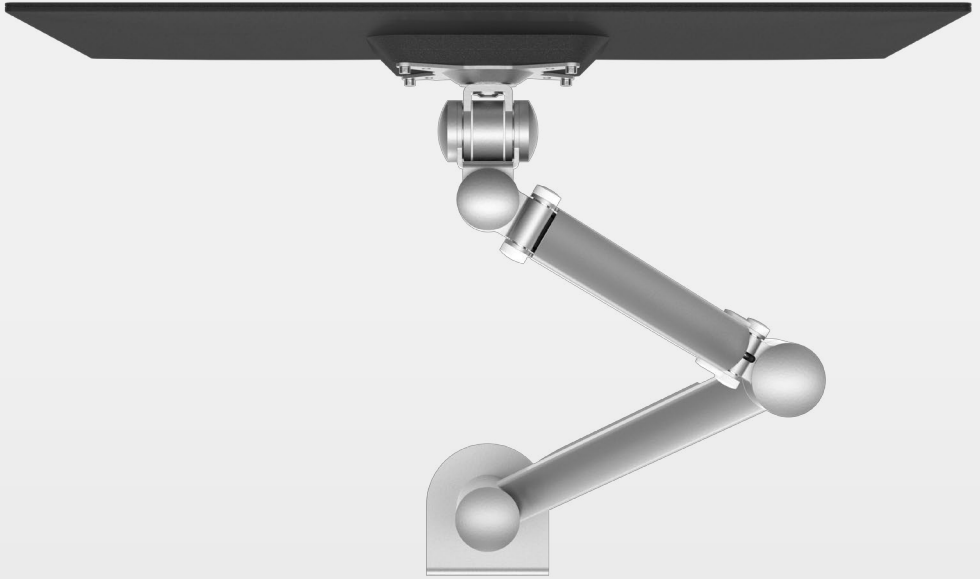

viewmate 

plus 

dataflex

feeling at work

Viewmate Plus: The ergonomic all-rounder that impresses through its simplicity

All monitors come with stands that force people into poor postures and take up lots of space. That's why monitor arms have become an essential ingredient to achieve a truly ergonomic and practical workstation. The use of ergonomic accessories like monitor arms can increase productivity up to 15%, free up valuable desk space and support clean desk policies. However, many monitor arms are either expensive, over complicated, unstable or poorly built.

That's why we designed the Viewmate Plus: the ergonomic all-rounder that impresses through its simplicity.

After a lengthy development process, we achieved what we believe to be the essence of a monitor arm for a wide range of workstations: the Viewmate Plus. Its simplicity is found in the solid steel construction that ensures that the Viewmate Plus is utterly reliable and suitable for virtually any type of monitor.

This monitor arm is as robust and uncomplicated as it can possibly be and outperforms competing products when it comes to price, ergonomic adjustability and ease of use. That's thanks to its dynamic spring-assisted design that allows you to effortlessly adjust your monitor to the desired position. This makes the Viewmate Plus ideal for hot desking.

Features

- Can also support a notebook or tablet
- Fitted with an extremely durable extension spring
- Dynamic height adjustment range of 340 mm
- Weight capacity min. 2 kg - max. 8 kg per monitor
- Independent depth adjustment
- Integrated cable management
- Comes with a desk clamp mount and bolt-through desk mount