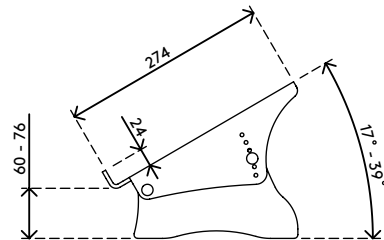

49.411

Addit ErgoDoc® document holder - adjustable 411

A very effective, in-line A3 document holder. This ErgoDoc® is height adjustable in six small steps. Its raised bottom edge enables its users to simply slide the keyboard underneath when not in use.

- Suitable for documents/books/folders/dossiers etc. up to A3 size
- Aligns documents and monitor in a straight line, preventing eye fatigue and neck strain
- Saves desk space
- Dimensions (w x d x h): 536 x 278 x 160 - 235 mm (21,1 x 10,9 x 6,2 - 9,3")
- Height adjustable from 160 - 235 mm (6,2" - 9,3") in 6 steps
- Anti-reflective, 5 mm (0,2") thick matt acrylic
- Max. weight capacity of 6 kg (13 lb)
- Slide the keyboard underneath the ErgoDoc® for even more desk space

Addit ErgoDoc® document holder - adjustable 411

2020/10/06

49.411

 590 x 300 x 115 mm

 1 pcs

 matt acrylic

 1,835 kg

 805410494117