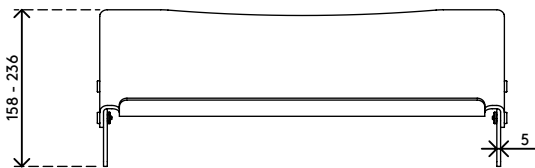

49.411

Addit ErgoDoc® document holder - adjustable 411

A very effective, in-line A3 document holder. This ErgoDoc® is height adjustable in six small steps. Its raised bottom edge enables its users to simply slide the keyboard underneath when not in use.

- Suitable for documents/books/folders/dossiers etc. up to A3 size
- Aligns documents and monitor in a straight line, preventing eye fatigue and neck strain
- Saves desk space
- Dimensions (w x d x h): 536 x 278 x 160 - 235 mm (21,1 x 10,9 x 6,2 - 9,3")
- Height adjustable from 160 - 235 mm (6,2" - 9,3") in 6 steps
- Anti-reflective, 5 mm (0,2") thick matt acrylic
- Max. weight capacity of 6 kg (13 lb)
- Slide the keyboard underneath the ErgoDoc® for even more desk space

Addit ErgoDoc® document holder - adjustable 411

2020/10/06

49.411

 590 x 300 x 115 mm

 1 pcs

 matt acrylic

 1,835 kg

 805410494117