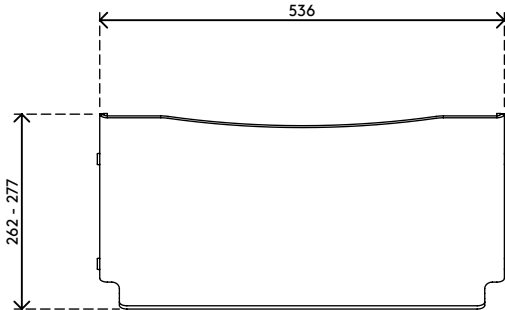

49.411

Addit ErgoDoc® document holder - adjustable 411

A very effective, in-line A3 document holder. This ErgoDoc® is height adjustable in six small steps. Its raised bottom edge enables its users to simply slide the keyboard underneath when not in use.

- Suitable for documents/books/folders/dossiers etc. up to A3 size
- Aligns documents and monitor in a straight line, preventing eye fatigue and neck strain
- Saves desk space
- Dimensions (w x d x h): 536 x 278 x 160 - 235 mm (21,1 x 10,9 x 6,2 - 9,3")
- Height adjustable from 160 - 235 mm (6,2" - 9,3") in 6 steps
- Anti-reflective, 5 mm (0,2") thick matt acrylic
- Max. weight capacity of 6 kg (13 lb)
- Slide the keyboard underneath the ErgoDoc® for even more desk space

Addit ErgoDoc® document holder - adjustable 411

2020/10/06

49.411

 590 x 300 x 115 mm

 1 pcs

 matt acrylic

 1,835 kg

 805410494117